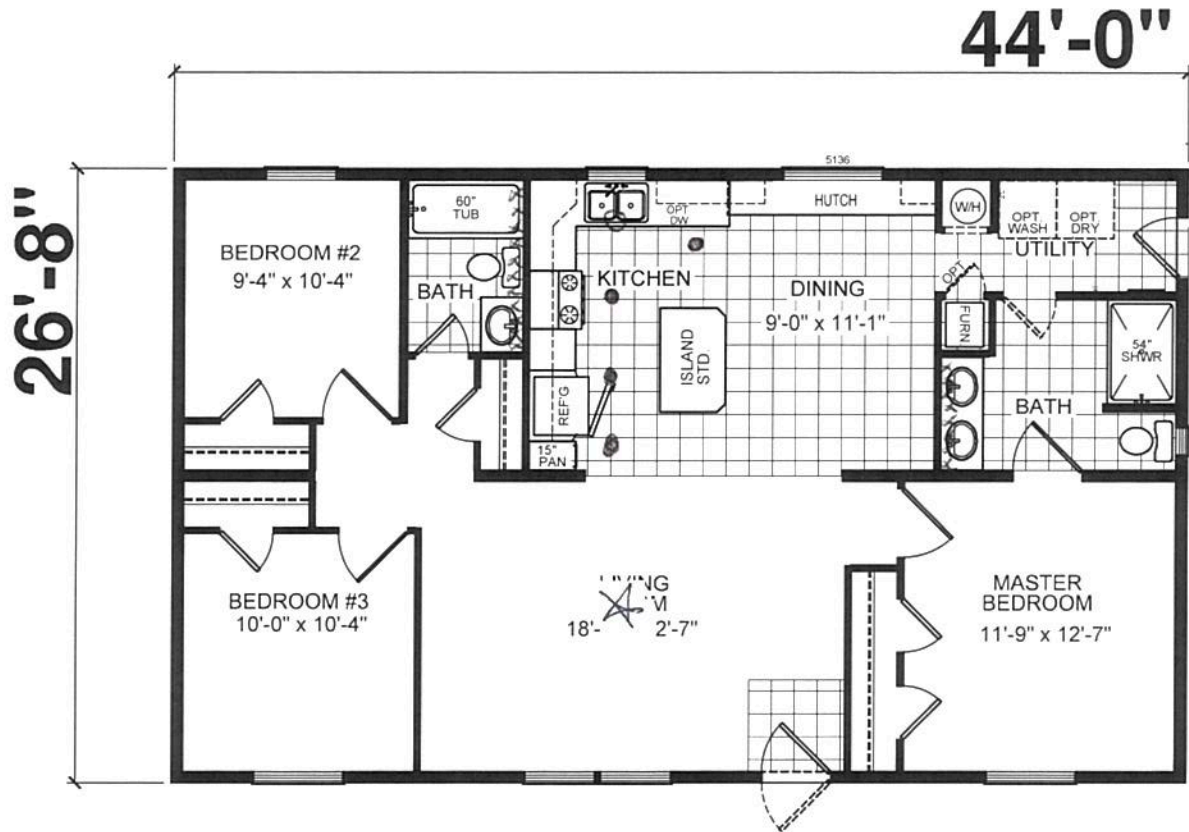

ROCKY 7-6-17
BEANS - STOCK

SN5913

- XXX - FEATURE WALL
- - CAN LIGHT
- * - FAN
- - BULB

MODEL 122-A-24402

3 BEDROOM, 2 BATH
 NOMINAL SIZE: 28' X 48'
 ACTUAL SIZE: 26'-8" X 44'-0"
 TOTAL AREA: 1173 SQ. FT.

**FLIPPED END TO END
 FOR REVIEW ONLY**

CHAMPION MANUFACTURED BEAUTIFULLY™	MODIFICATIONS	PROJECT: 122-A-24402	TITLE: LITERATURE PLAN	SHEET: L-101
		DRAWN BY: STAFF DATE: 01-19-16 SCALE: 1/8" = 1'-0" FILENAME: 122-A-24402-FLIP E2E-ROCKY-BEANS-STOCK-7-6-17-PAGE 101 FROM-A-265-1		PROPRIETARY AND CONFIDENTIAL THESE DRAWINGS AND SPECIFICATIONS ARE ORIGINAL PROPRIETARY AND CONFIDENTIAL MATERIALS OF CHAMPION COPYRIGHT © 1976-2016 BY CHAMPION