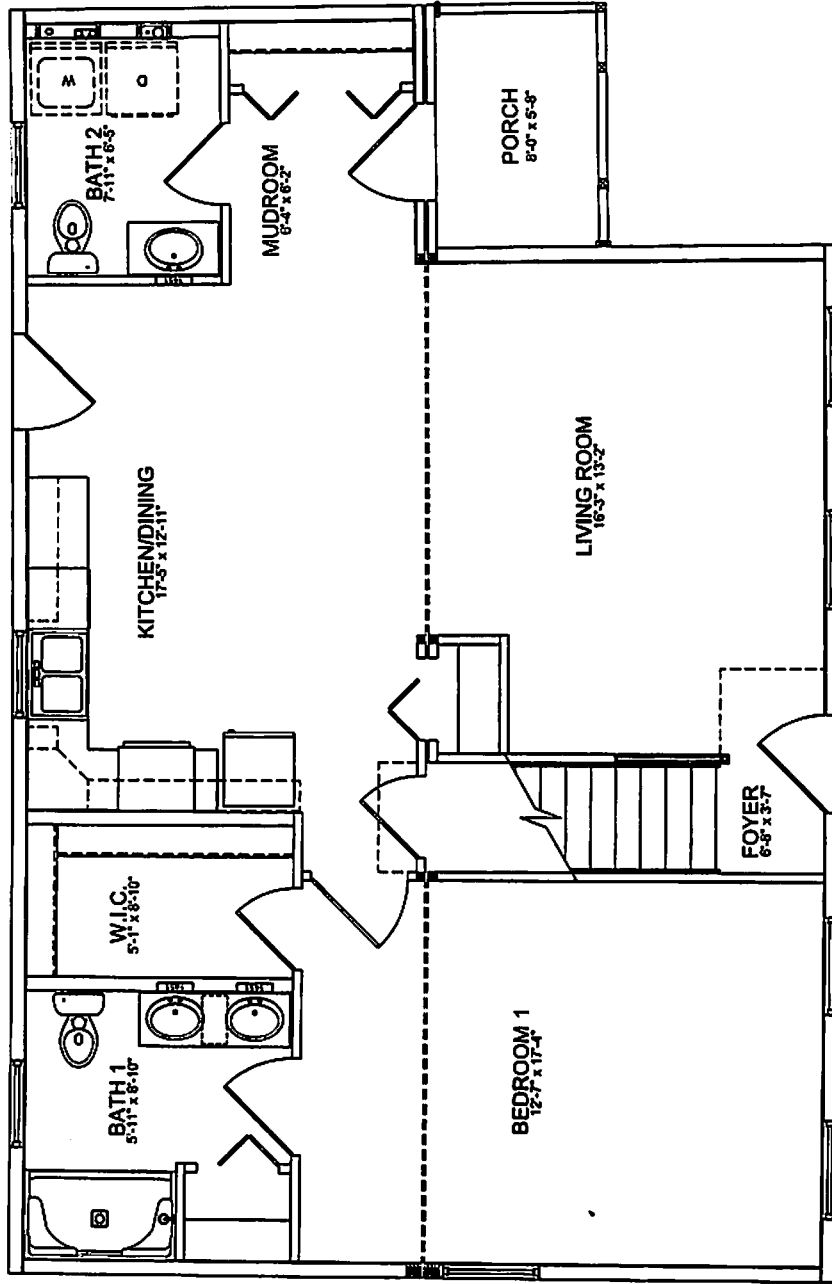

1st FLR:  
980 SQ. FT.

Lot Model  
Lyndonville, VT 05851  
90 MPH Wind / 60#GSL

N.E.H.C.  
PO Box 1375  
Lyndonville, VT 05851

MACHIS CAPE  
FILE NAME:  
SERIAL #:

DWN BY:  
DATE:

REVISIONS

KBS BUILDERS, INC.  
300 PARK STREET, SOUTH PARIS, ME 04281  
PHONE: 207-739-2400 FAX: 207-739-2223

2nd FLR:  
565 SQ FT

**Lot Model**

Lyndonville, VT 05851  
90 MPH Wind / 60#GSL

**N.E.H.C.**

PO Box 1375  
Lyndonville, VT 05851

**MACHIS CAPE**

FILE NAME:  
SERIAL #:

DWN BY:  
DATE: