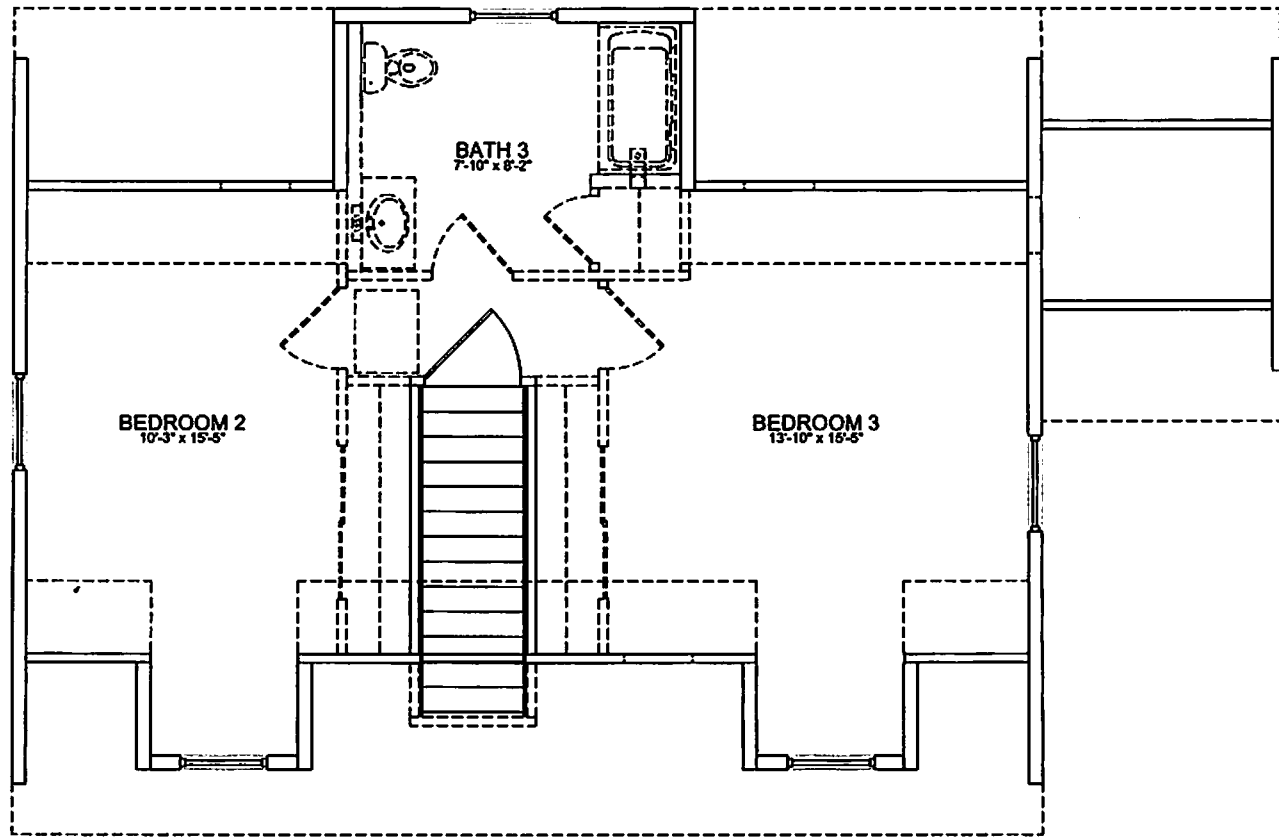

1st FLR:  
980 SQ. FT.

Lot Model  
Lyndonville, VT 05851  
90 MPH Wind / 60#GSL

N.E.H.C.  
PO Box 1375  
Lyndonville, VT 05851

MACHIS CAPE  
FILE NAME:  
SERIAL #:

DWN BY:  
DATE:

REVISIONS

KBS BUILDERS, INC.  
300 PARK STREET, SOUTH PARIS, ME 04281  
PHONE: 207-739-2400 FAX: 207-739-2223